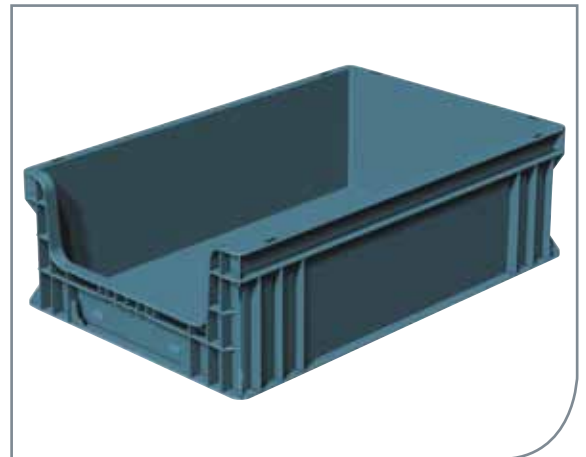

Storage box for heavy duty which has a content of 5.54 Gal / 21 L.

This storage box can be combined with euro boxes with open front and with the dolly for standard euro boxes.

REFERENCE	G00011
PRODUCT	Eurobox - 21 L
DIMENSIONS (L x W x H)	60 x 40 x 12 (h) cm - 23.6 x 15.7 x 4.7 (h) "
WEIGHT	1,95 kg - 4.29 lbs
PACKAGING	95 pcs shrunked
N° PCS PALLET	95
N° PCS TRUCK	2.470
N° PCS 20 ' CTR	855
N° PCS 40 ' CTR	1.995
MOQ	2.470 pcs

Storage box for heavy duty with open front which has a content of 9 Gal / 34 L.

This storage box can be combined with other euro boxes and with the dolly for standard euro boxes.

REFERENCE	G00012
PRODUCT	Eurobox - 34 L
DIMENSIONS (L x W x H)	60 x 40 x 18 (h) cm - 23.6 x 15.7 x 7.1 (h) "
WEIGHT	2,18 kg - 4.81 lbs
PACKAGING	60 pcs shrunked
N° PCS PALLET	60
N° PCS TRUCK	1.560
N° PCS 20 ' CTR	540
N° PCS 40 ' CTR	1.260
MOQ	1.560 pcs

Storage box for heavy duty with open front which has a content of 11 Gal / 42 L.

This storage box can be combined with other euro boxes and with the dolly for standard euro boxes.

REFERENCE	G00013
PRODUCT	Eurobox - 42 L
DIMENSIONS (L x W x H)	60 x 40 x 22 (h) cm - 23.6 x 15.7 x 8.7 (h) "
WEIGHT	2,42 kg - 5.33 lbs
PACKAGING	50 pcs shrunked
N° PCS PALLET	50
N° PCS TRUCK	1.300
N° PCS 20 ' CTR	450
N° PCS 40 ' CTR	1.050
MOQ	1.300 pcs

Storage box with attached lid in two parts and which has a content of 45 L. Optional you could have a document window on the lid. This box nests and it can be combined with a dolly for standard euro boxes.