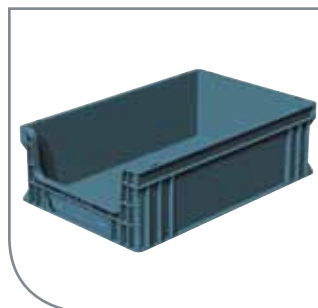

STORAGE SOLUTIONS

www.paradisohome.com

Home & Garden
www.paradisohome.com

Paradiso n.v.
Dorp 14 - 9830 Sint-Martens-Latem - Belgium
Tel. +32 9 282 21 12 - Fax +32 9 281 15 35
info@paradisohome.com