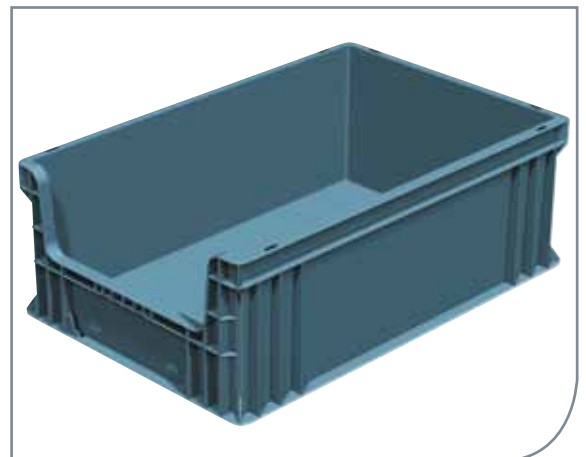

Storage box for heavy duty which has a content of 5.54 Gal / 21 L.

This storage box can be combined with euro boxes with open front and with the dolly for standard euro boxes.

REFERENCE	G00011
PRODUCT	Eurobox - 21 L
DIMENSIONS (L x W x H)	60 x 40 x 12 (h) cm - 23.6 x 15.7 x 4.7 (h) "
WEIGHT	1,95 kg - 4.29 lbs
PACKAGING	95 pcs shrunked
N° PCS PALLET	95
N° PCS TRUCK	2.470
N° PCS 20 ' CTR	855
N° PCS 40 ' CTR	1.995
MOQ	2.470 pcs

Storage box for heavy duty with open front which has a content of 9 Gal / 34 L.

This storage box can be combined with other euro boxes and with the dolly for standard euro boxes.

REFERENCE	G00012
PRODUCT	Eurobox - 34 L
DIMENSIONS (L x W x H)	60 x 40 x 18 (h) cm - 23.6 x 15.7 x 7.1 (h) "
WEIGHT	2,18 kg - 4.81 lbs
PACKAGING	60 pcs shrunked
N° PCS PALLET	60
N° PCS TRUCK	1.560
N° PCS 20 ' CTR	540
N° PCS 40 ' CTR	1.260
MOQ	1.560 pcs

Storage box for heavy duty with open front which has a content of 11 Gal / 42 L.

This storage box can be combined with other euro boxes and with the dolly for standard euro boxes.

REFERENCE	G00013
PRODUCT	Eurobox - 42 L
DIMENSIONS (L x W x H)	60 x 40 x 22 (h) cm - 23.6 x 15.7 x 8.7 (h) "
WEIGHT	2,42 kg - 5.33 lbs
PACKAGING	50 pcs shrunked
N° PCS PALLET	50
N° PCS TRUCK	1.300
N° PCS 20 ' CTR	450
N° PCS 40 ' CTR	1.050
MOQ	1.300 pcs

Storage box with attached lid in two parts and which has a content of 45 L. Optional you could have a document window on the lid. This box nests and it can be combined with a dolly for standard euro boxes.